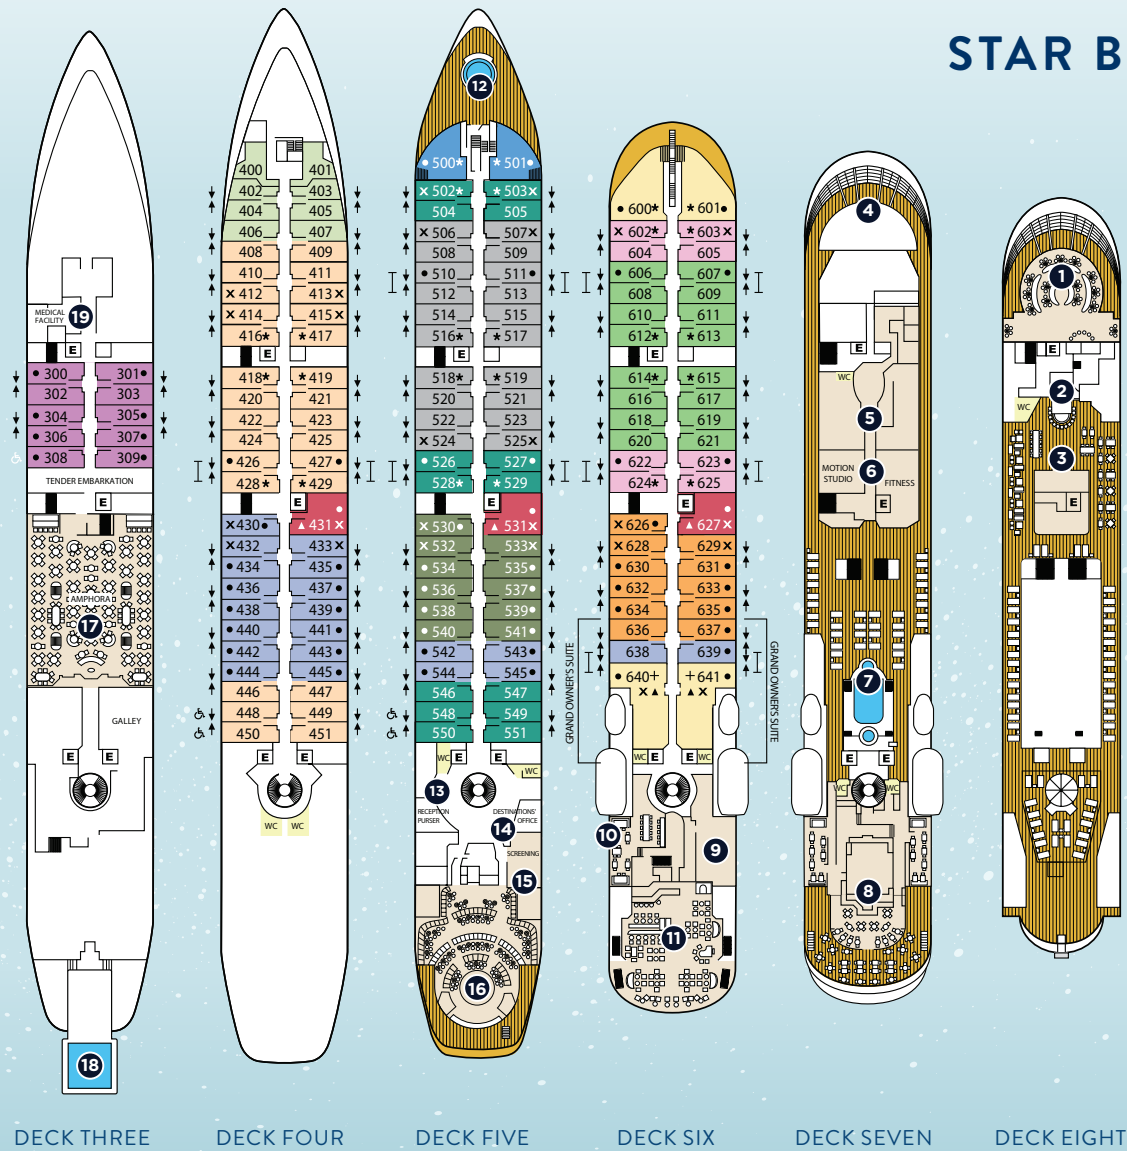

STAR BREEZE, STAR LEGEND & STAR PRIDE

ALL TRANSFORMED BY THE \$250 MILLION STAR PLUS INITIATIVE (312 GUESTS)

DIAGRAM KEY

- Owner's Suite (OW)
 - Classic Suite (CS)
 - Deluxe Suite (DS)
 - Star Balcony Suite (SBS1)
 - Balcony Suite (BS1)
 - Star Balcony Suite (SBS)
 - Balcony Suite (BS)
 - Ocean View Suite (S3)
 - Ocean View Suite (S2)
 - Star Ocean View Suite (SS1)
 - Ocean View Suite (S1)
 - Ocean View Suite (S)
 - Star Porthole Suite (SP)
- + Restricted View
 - ↑ Adjoining Suites
 - I Convertible Suites
510-512, 511-513, 606-608, 607-609 are not convertible on *Star Pride*
 - E Elevator
 - * Includes Bathtub
 - ▲ Separate Bathtub & Shower
 - One Queen Size Bed Only (no twin option)
606 and 607 are not Queen Bed Only on *Star Pride*
 - x 3rd Berth Available
 - ♿ Modified Accessible Suites
Feature a full-size bed (no twin option)
Suites 448, 450, 548, & 550 are modified accessible, shower only with a small lip into shower, only one sink, a step into the bathroom with a portable ramp, standard interior and exterior doorways.

STAR PLUS CLASS

ONBOARD SPACES:

- | | |
|----------------------------------|-------------------------|
| 1 Yacht Club Café & Library | 11 Compass Rose |
| 2 Star Bar | 12 Whirlpool |
| 3 Star Grill by Steven Raichlen | 13 Reception |
| 4 Bridge | 14 Destination Office |
| 5 World Spa by Windstar | 15 Screening Room |
| 6 Fitness Center & Motion Studio | 16 Lounge |
| 7 Pool and whirlpool | 17 Amphora Restaurant |
| 8 Veranda/Candles | 18 Watersports Platform |
| 9 Star Boutique | 19 Medical Facility |
| 10 Cuadro 44 by Anthony Sasso | E Elevator |
| | WC Public Restroom |

YACHT FACTS

- GUEST CAPACITY: 312
- GUEST DECKS: 6
- CREW MEMBERS: 200
- LENGTH: 522 feet (159 meters)
- BEAM: 62 feet (19 meters)
- DRAFT: 17.7 feet (5.4 meters)
- CRUISING SPEED: 15 knots
- PROPULSION: Twin propeller, driven by two Wartsila diesel engines
- TONNAGE: 12,995 gross registered tons (grt)
- SHIP'S REGISTRY: Bahamas